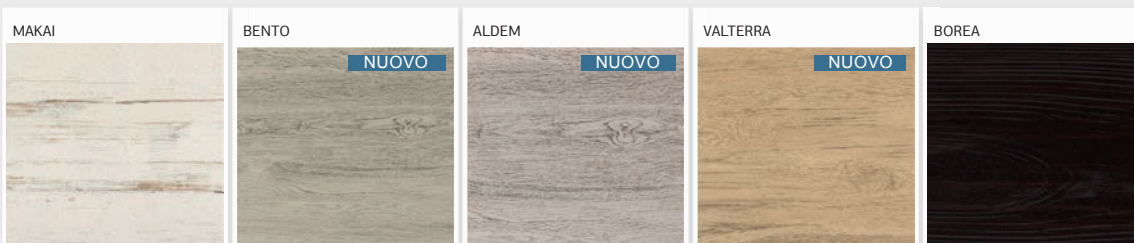

DEKTON® XGL OSS

Dimensions: Max. normal size: 320 x 144 cm

Polished

Matt texture

Textured finish

Available colours with Anti-Slip treatment

XGLOSS SOLID COLLECTION

WILD COLLECTION